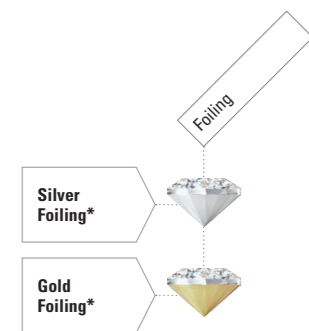

Colors

Aquamarine

Medium Blue

Dark Blue

Foiling

Foiling is the application of a reflective layer on the underside of the stone to maximize brilliance. Foiled stones are also suitable for gluing.

* Available on all colors.

Round Cuts

Sizes, Weight and Packing Units

The Alpha Round Brilliant

Size	Aquamarine	Medium Blue	Dark Blue	Approx. wt of 100 pcs	Approx. pcs per 1 gram	Packg. unit
	●	●	●			
MM	PIECES					
0.70	●	●	●	0.039	2,596	1,000
0.75	●	●	●	0.046	2,170	1,000
0.80	●	●	●	0.055	1,827	1,000
0.85	●	●	●	0.064	1,552	1,000
0.90	●	●	●	0.075	1,335	1,000
0.95	●	●	●	0.086	1,157	1,000
1.00	●	●	●	0.102	985	1,000
1.05	●	●	●	0.116	865	1,000
1.10	●	●	●	0.131	763	1,000
1.15	●	●	●	0.148	678	1,000
1.20	●	●	●	0.169	591	1,000
1.25	●	●	●	0.189	530	1,000
1.30	●	●	●	0.210	476	1,000
1.35	●	●	●	0.232	431	1,000
1.40	●	●	●	0.266	376	1,000
1.45	●	●	●	0.292	342	1,000